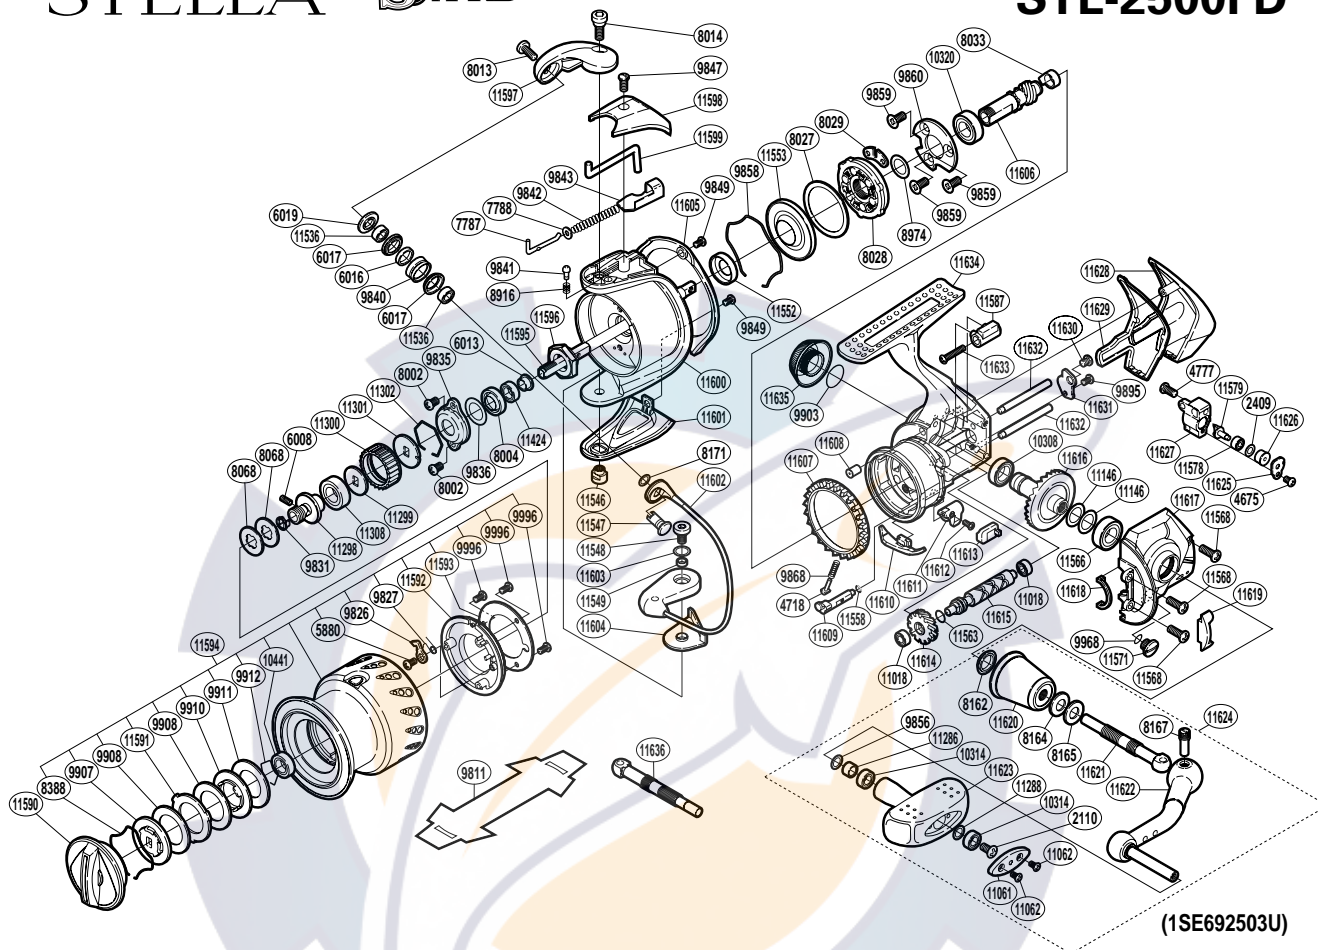

SHIMANO

STELLA SA-RB

STL-2500FD

(1SE692503U)

Part No.	Description	Part No.	Description	Part No.	Description
RD 2110	Screw	RD 9868	Anti-Reverse Cam Spring	RD11594	Spool Assembly
RD 2409	Spacer	RD 9895	Screw	RD11595	Main Shaft
RD 4675	Screw	RD 9903	O Ring	RD11596	Rotor Nut
RD 4718	Lever Spring Guide A	RD 9907	Key Washer	RD11597	Bail Arm
RD 4777	Screw	RD 9908	Drag Washer	RD11598	Bail Spring Cover
RD 5880	Screw	RD 9910	Key Washer	RD11599	Bail Trip Lever
RD 6008	Set Screw	RD 9911	Drag Washer	RD11600	Rotor
RD 6013	Main Shaft Spacer	RD 9912	Bearing Retainer	RD11601	Bail Hold Support Guard
RD 6016	Bearing Spacer	RD 9968	O Ring	RD11602	Bail Assembly
RD 6017	Line Roller Bushing	RD 9996	Screw	RD11603	Washer
RD 6019	Line Roller Plate	RD10308	Ball Bearing	RD11604	Bail Hold Support Spacer
RD 7787	Bail Spring Guide A	RD10314	Ball Bearing	RD11605	Rotor Guard
RD 7788	Spring Guide A Support	RD10320	Ball Bearing	RD11606	Pinion Gear
RD 8002	Screw	RD10441	Ball Bearing	RD1	